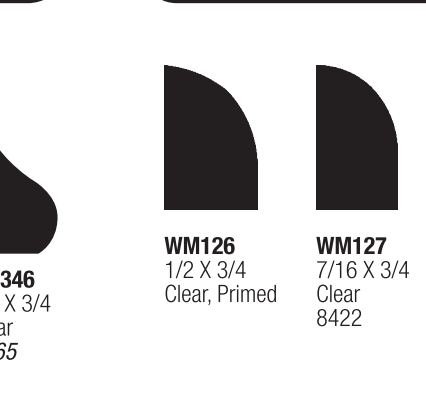

BASE SHOE

WM126 1/2 X 3/4 Clear, Primed 8422
WM127 7/16 X 3/4 Clear 8423
WM131 1/2 X 3/4 Clear 8423