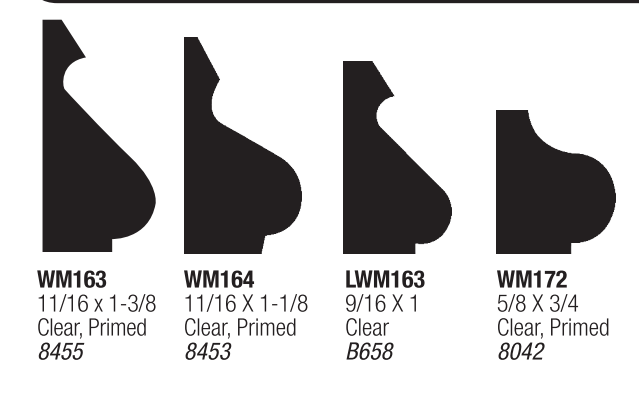

BLUELINX MOULDING

CROWN

CASING

STOP

MULLION CASING

ASTRAGAL

SHELF CLEAT

SHELF EDGE

SCREEN

OUTSIDE CORNER

INSIDE CORNER

CHAMFER STRIP

PICTURE MOULD

ROSETTE

SHINGLE/BAND MOULDING

PANEL

BASE CAP

BASE SHOE

PLY CAP

BACK BAND

BASE MOULDING

CORNICE

BED MOULD

BRICK MOULD

CHAIR RAIL

COVE / SCOTIA

DRIP CAP

NOSING

CAP MOULD

STOOL

MULLION CASING

ASTRAGAL

SHELF CLEAT

SHELF EDGE

SCREEN

GLASS BEAD

S4S STOCK

LATTICE

OUTSIDE CORNER

INSIDE CORNER

CHAMFER STRIP

PICTURE MOULD

ROSETTE

GLASS BEAD

S4S STOCK

LATTICE

OUTSIDE CORNER

INSIDE CORNER

CHAMFER STRIP

PICTURE MOULD

ROSETTE

GLASS BEAD

S4S STOCK

LATTICE

OUTSIDE CORNER

INSIDE CORNER

CHAMFER STRIP

PICTURE MOULD

ROSETTE