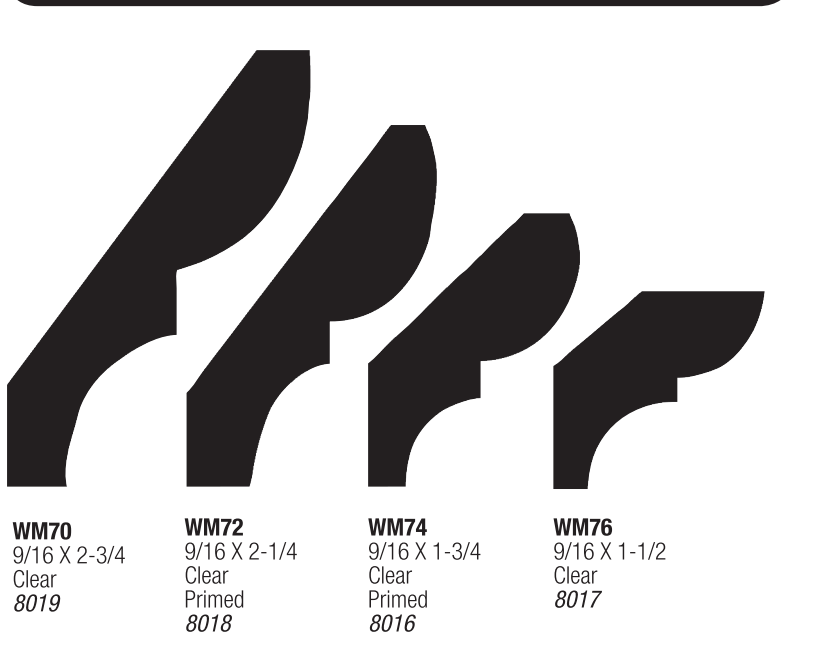

BED MOULD

WM70 9/16 X 2-3/4 Clear 8019
WM72 9/16 X 2-1/4 Clear, Primed 8018
WM74 9/16 X 1-3/4 Clear, Primed 8016
WM76 9/16 X 1-1/2 Clear 8017

BRICK MOULD

CHAIR RAIL