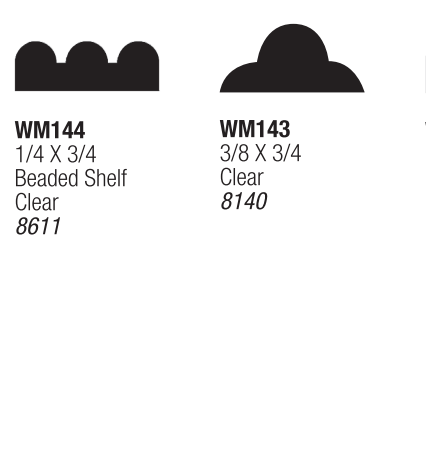

WM144 1/4 X 3/4 Beaded Shelf Clear 8671
WM143 3/8 X 3/4 Clear 8140
WM142 1/4 X 3/4 Clear 8610

SHELF EDGE

WM144 1/4 X 3/4 Beaded Shelf Clear 8671
WM143 3/8 X 3/4 Clear 8140
WM142 1/4 X 3/4 Clear 8610