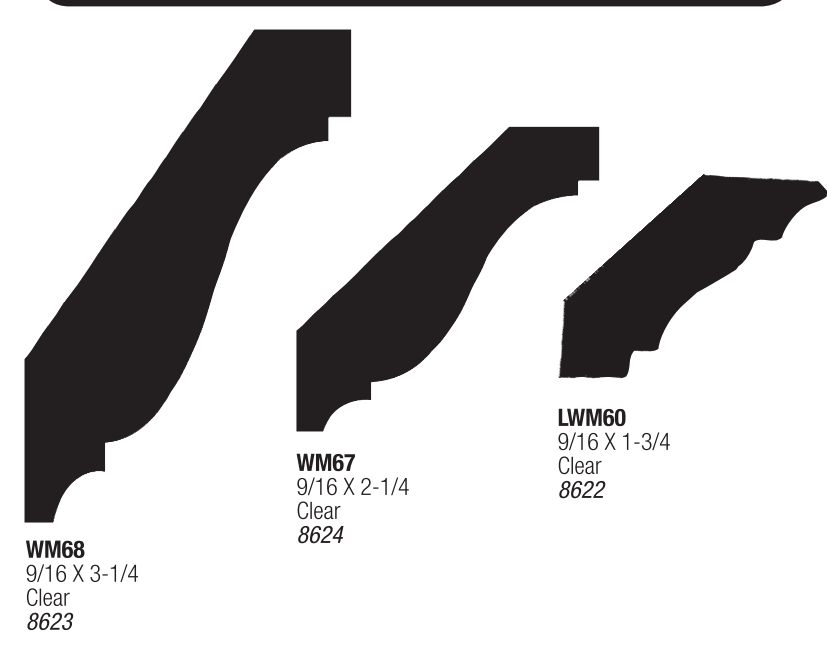

CORNICE

WM68 9/16 X 3-1/4 Clear 8623
WM67 9/16 X 2-1/4 Clear 8624
LWM60 9/16 X 1-3/4 Clear 8622