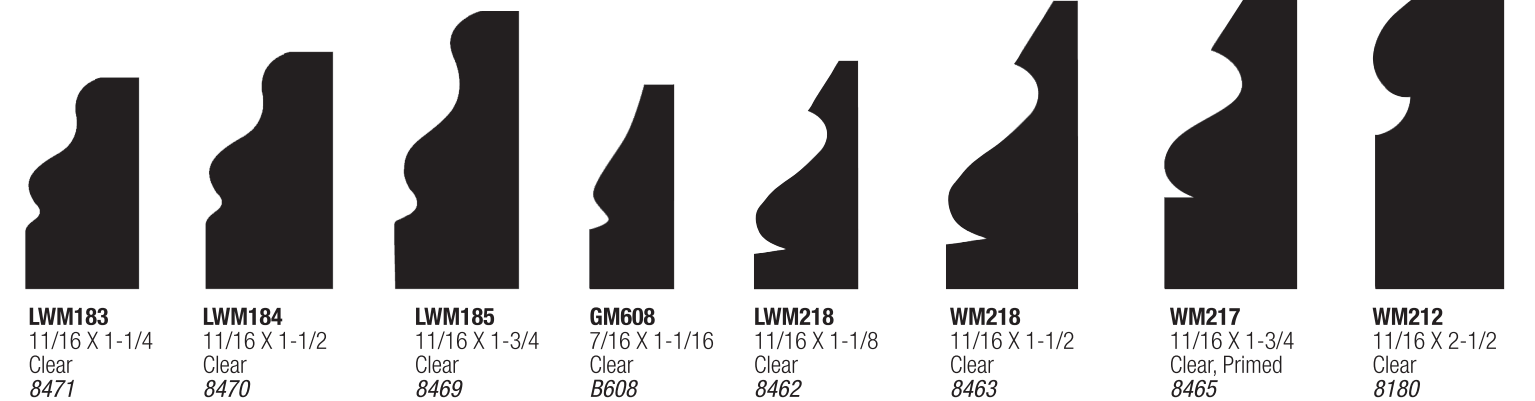

ROSETTE

SHINGLE/BAND MOULDING

LWM183 11/16 X 1-1/4 Clear 8471
LWM184 11/16 X 1-1/2 Clear 8470
LWM185 9/16 X 1-3/4 Clear 8469
GM608 7/16 X 1-1/16 Clear 8608
LWM218 11/16 X 1-1/8 Clear 8462
WM218 11/16 X 1-1/2 Clear 8463
WM217 11/16 X 1-3/4 Clear, Primed 8465
WM212 11/16 X 2-1/2 Clear 8180

PANEL